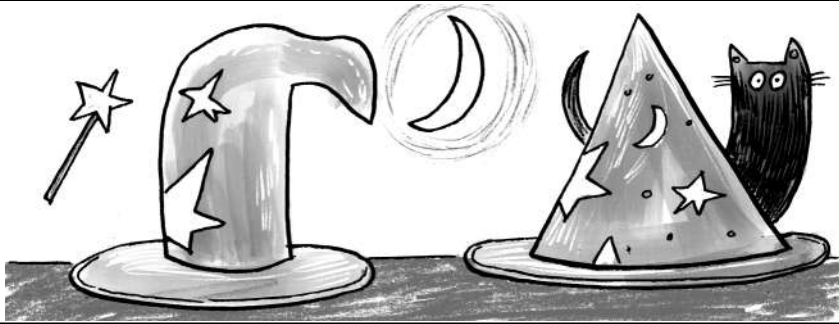

Name:

Date:

Score:

Harry Potter and the Chamber of Secrets

1	Which house-elf visits Harry at the Dursleys' house?	
2	Who is the new Defence Against the Dark Arts teacher?	
3	Which first-year boy wants to take photos of Harry?	
4	Which room does Moaning Myrtle haunt?	
5	Who supposedly built and sealed the Chamber of Secrets?	
6	Which two teachers run the Duelling Club?	
7	What kind of bird is Fawkes?	
8	Whose diary does Harry find?	
9	What kind of creature is Aragog?	
10	What is the monster in the Chamber of Secrets?	