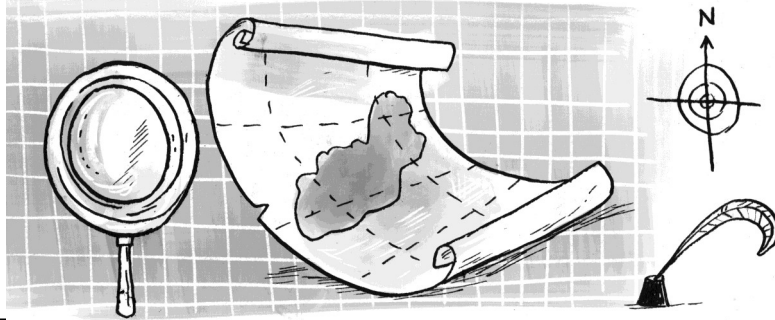

### Project X: Return to Exis

1	What is the blue and green planet called?	
2	Where is the Core that must be re-formed?	
3	Who is the Prince of Exis?	
4	Who appears when the Core is re-formed?	
5	What are his robots called?	
6	Who appears as a hologram?	
7	How many days does Nok have to find the fifth fragment?	
8	What does Max use to catch Badlaw and Krool 1?	
9	Where do the team need to teleport to?	
10	Who gets blasted out of the teleport beam?	