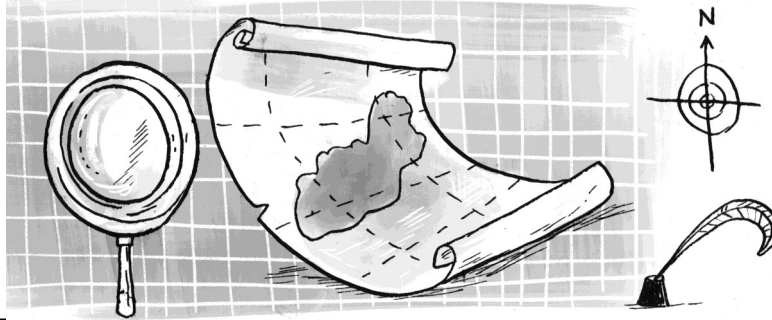

Name:

Date:

Score:

Saffron the Yellow Fairy

1	What does the voice in the stream say?	
2	Who is Kirsty's best friend?	
3	What huge insect do they all run away from?	
4	What does Mrs Merry give them to eat?	
5	Who is trapped in the bee-hive?	
6	How do Rachel and Kirsty know the goblins are near?	
7	What does Saffron leave next to the bird-bath?	
8	What's the name of Saffron's bee-best-friend?	
9	Who tears her wing while rescuing Saffron's wand?	
10	Where does Kirsty get the tiny needle and thread?	